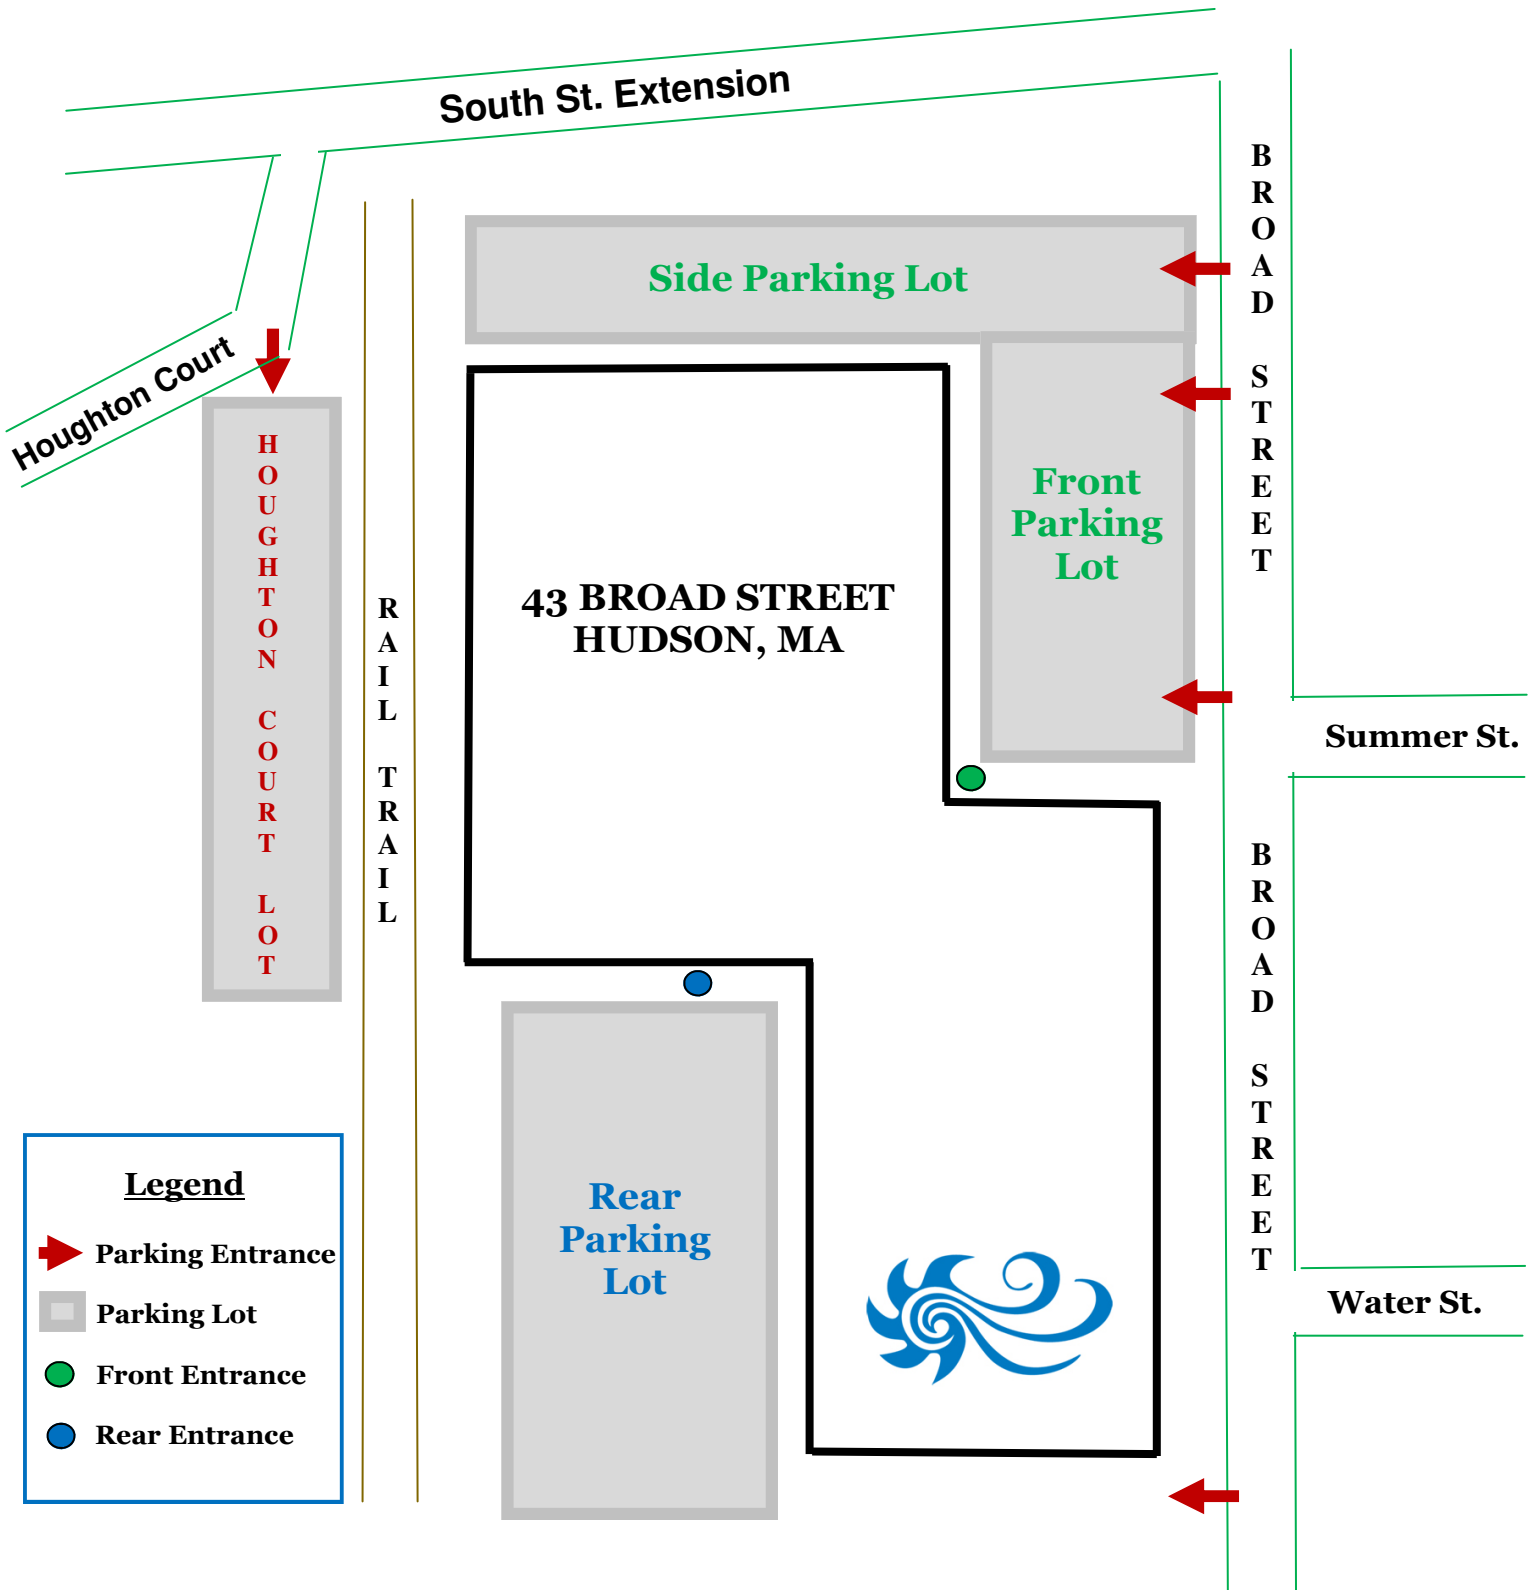

Directions & Parking for New England Clean Energy 43 Broad St., Hudson, MA

If the Front, Side and Rear Parking Lots are full, park in the remote lot at **Houghton Court**. Enter via Houghton Court, park, go up the stairs, over the rail trail and around the left of the building to enter at the green dot.